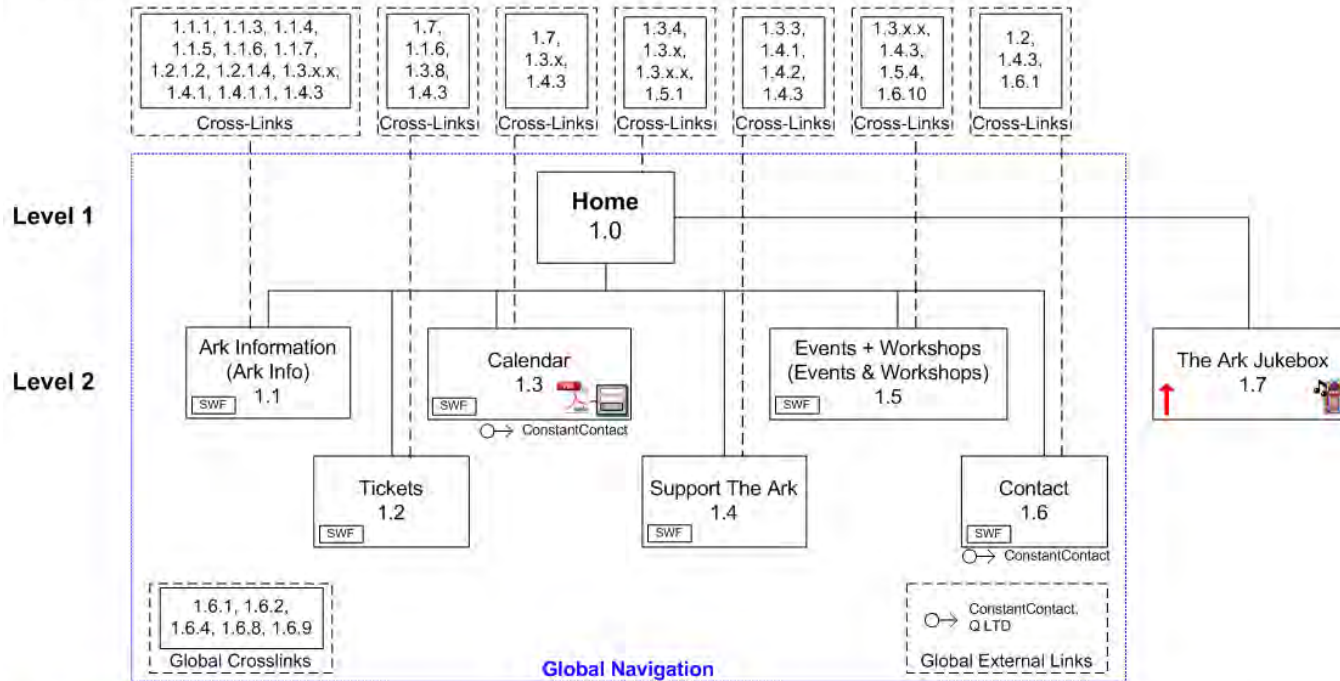

1.7 The Ark Jukebox

- 1.7.1-1.7.x songs

Note: Boldface items are global navigation.

Site Diagram

Structural/Functional Site Diagram: The Ark
 www.theark.org
 v1.0, Last Updated: 11/10/2009

Global Navigation

Structural/Functional Site Diagram: The Ark
 www.theark.org
 v1.0, Last Updated: 11/10/2009

1.1 Ark Information section

Structural/Functional Site Diagram: The Ark
 www.theark.org
 v1.0, Last Updated: 11/10/2009

1.2 Tickets section

Structural/Functional Site Diagram: The Ark
 www.theark.org
 v1.0, Last Updated: 11/10/2009

1.3 Calendar section

Structural/Functional Site Diagram: The Ark
 www.theark.org
 v1.0, Last Updated: 11/10/2009