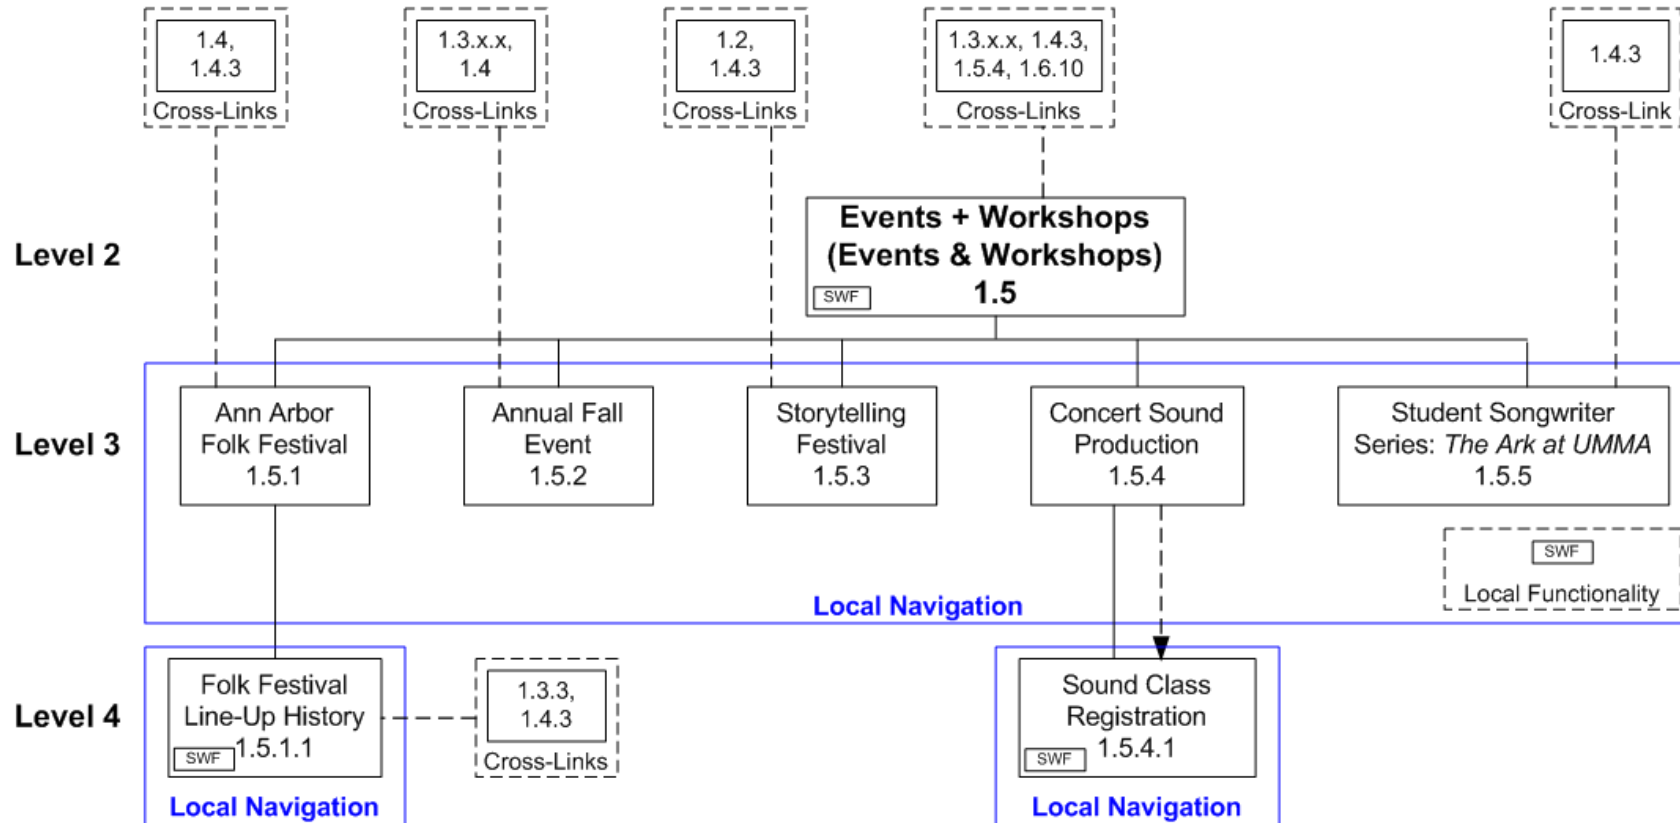

Structural/Functional Site Diagram: The Ark
 www.theark.org
 v1.0, Last Updated: 11/10/2009

1.1 Ark Information section

Structural/Functional Site Diagram: The Ark
 www.theark.org
 v1.0, Last Updated: 11/10/2009

1.2 Tickets section

Structural/Functional Site Diagram: The Ark
 www.theark.org
 v1.0, Last Updated: 11/10/2009

1.3 Calendar section

Structural/Functional Site Diagram: The Ark
 www.theark.org
 v1.0, Last Updated: 11/10/2009

1.4 Support The Ark section

Structural/Functional Site Diagram: The Ark
 www.theark.org
 v1.0, Last Updated: 11/10/2009

1.5 Events + Workshops section

Structural/Functional Site Diagram: The Ark
 www.theark.org
 v1.0, Last Updated: 11/10/2009

1.6 Contact section

Structural/Functional Site Diagram: The Ark
www.theark.org
v1.0, Last Updated: 11/10/2009

1.7 The Ark Jukebox section