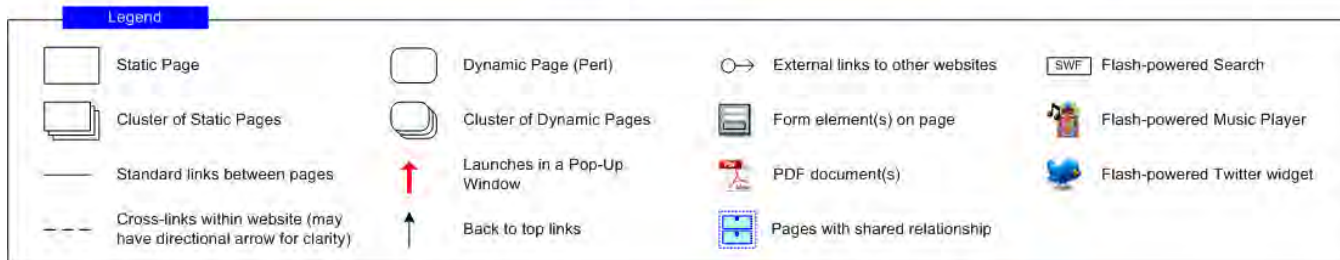

1.7 The Ark Jukebox

- 1.7.1-1.7.x songs

Note: Boldface items are global navigation.

Site Diagram

Structural/Functional Site Diagram: The Ark
 www.theark.org
 v1.0, Last Updated: 11/10/2009

Global Navigation